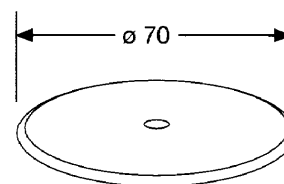

Product: **KLUDI TASSO 50 pop up waste, trim set**

Ref.: **7152005-00**

Product description

pop up waste
trim set
Ø 70 mm
DIN EN 274

Finishes:
05 chrome

Product picture

Advertisement

- * KLUDI GmbH & Co KG KLUDI TASSO 50 pop up waste, trim set item no. 7152005-00
- ** as trim set for pop up waste KLUDI TASSO 50 item no. 2152000-00

pop up waste trim set, manufacturer KLUDI GmbH & Co KG KLUDI TASSO 50 pop up waste, trim set item no. 7152005-00, chrome plated plastic, diameter cover plate Ø 70 mm, as trim set for pop up waste KLUDI TASSO 50 item no. 2152000-00, DIN EN 274,

Dimensional drawing I

Dimensional drawing II